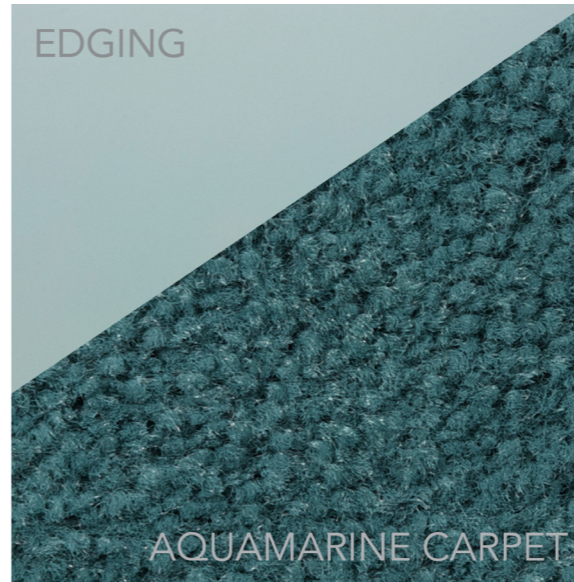

Premium

GGBAILEY Premium Luxury Car Mats are the highest quality, most luxurious custom-fit car and trunk mats on the market. This specially developed automotive carpet is 70 oz weight offered in an array of custom colors with matching premium custom color leather edging.

Proudly made in Switzerland by RACEMARK International, the same global tier one OEM supplier to the finest automotive brands in the world. As the leader in our industry our products are found globally in millions of vehicles.

Starting From: $175.00

Aquamarine ↕