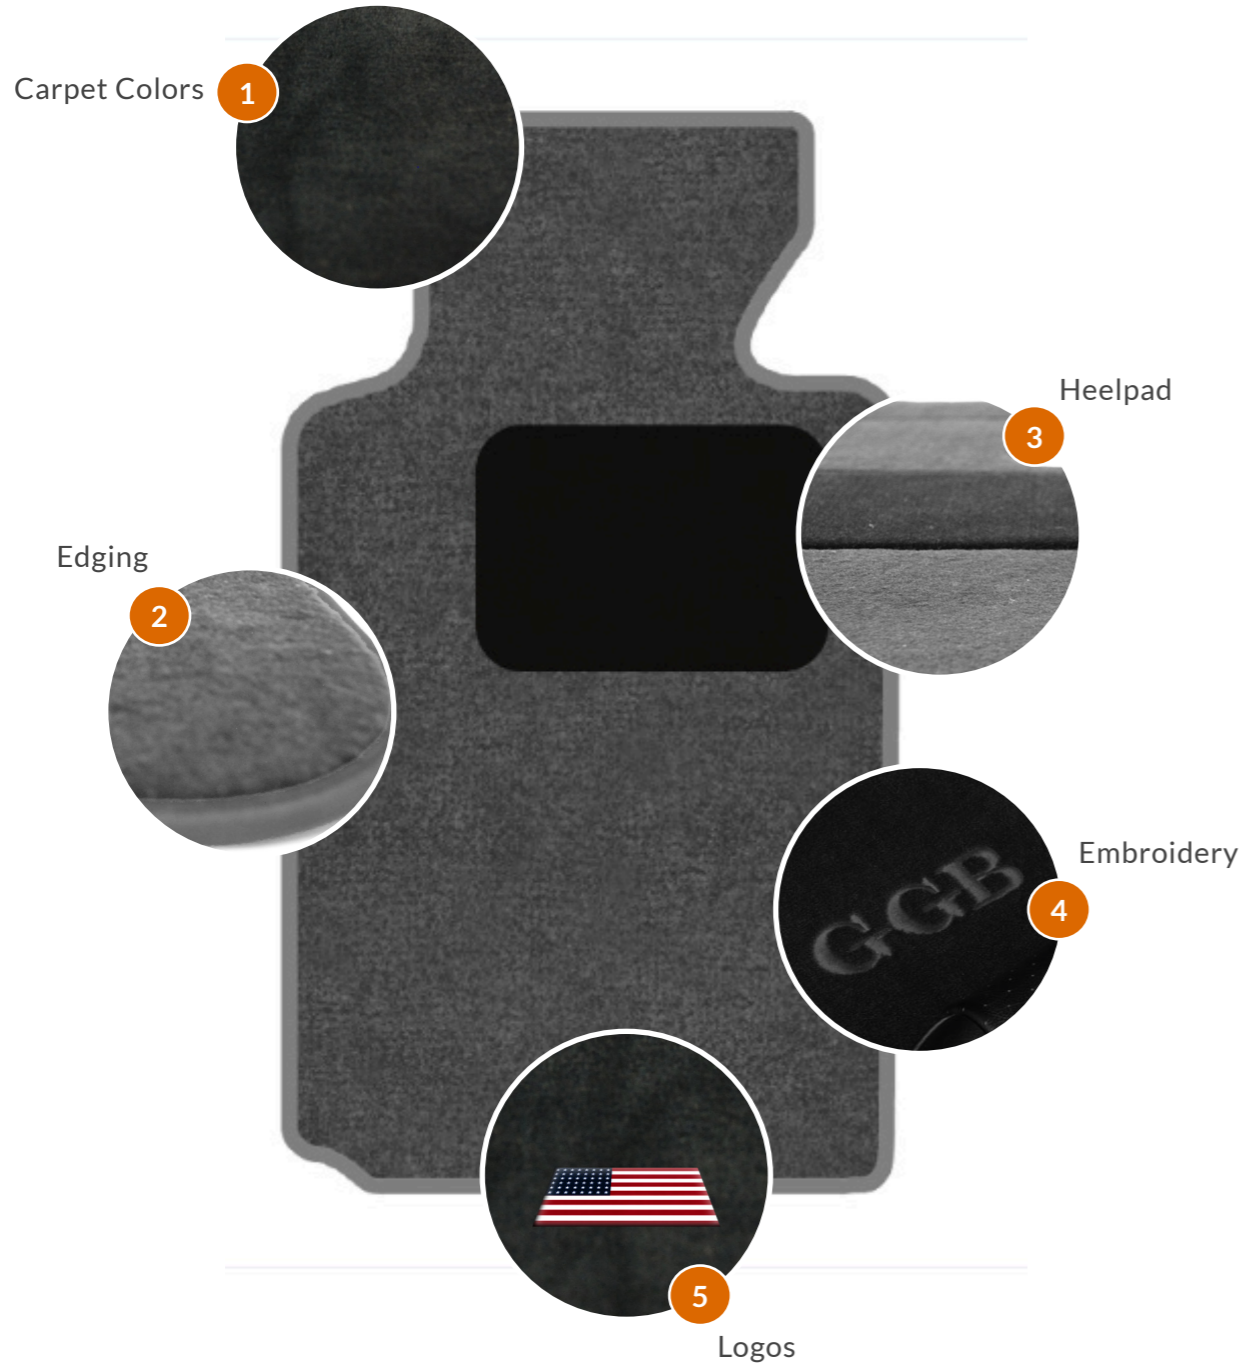

Design Your Car Mats™

You can mix and match carpet designs using our Virtual Car Mat. Our 7 carpet colors are made with stain resistant fibers and have endless combination possibilities with custom edgings, heelpad, embroidery, and logo options.

Virtual Car Mat

1 Carpet Color

Edging

2A Binding

▲ OR ▼