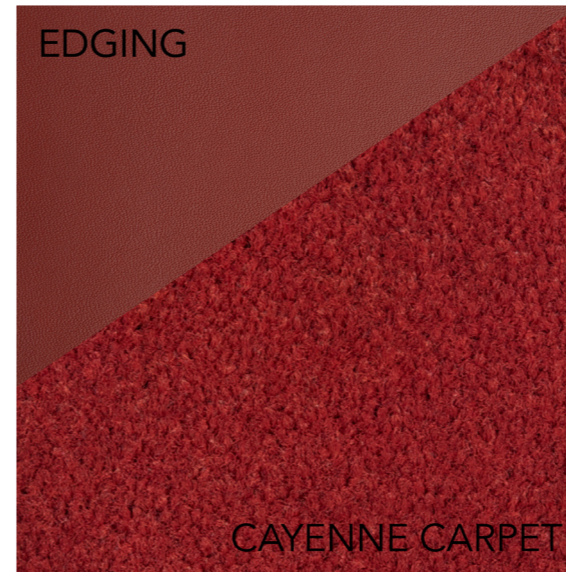

Premium

GGBAILEY Premium Luxury Car Mats are the highest quality, most luxurious custom-fit car and trunk mats on the market. This specially developed automotive carpet is 70 oz weight offered in an array of custom colors with matching premium custom color leather edging.

Proudly made in Switzerland by RACEMARK International, the same global tier one OEM supplier to the finest automotive brands in the world. As the leader in our industry our products are found globally in millions of vehicles.

Starting From: $175.00

Cayenne ⬆