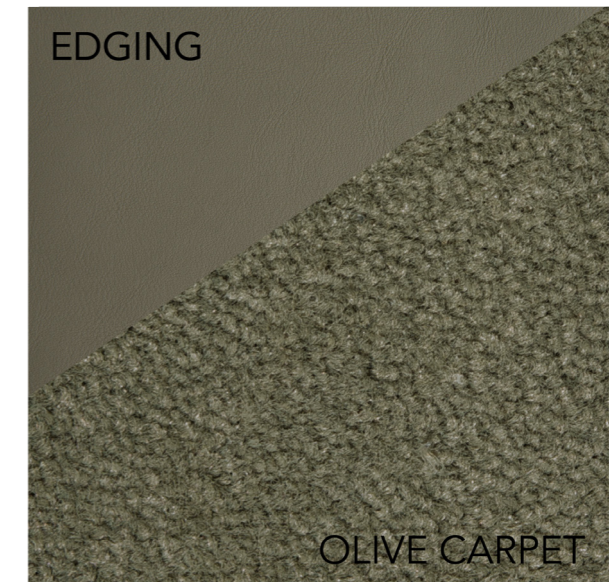

Starting From: \$175.00

Forest ⬆

Olive ⬇

Spruce ⬇

Premium

GGBAILEY Premium Luxury Car Mats are the highest quality, most luxurious custom-fit car and trunk mats on the market. This specially developed automotive carpet is 70 oz weight offered in an array of custom colors with matching premium custom color leather edging.