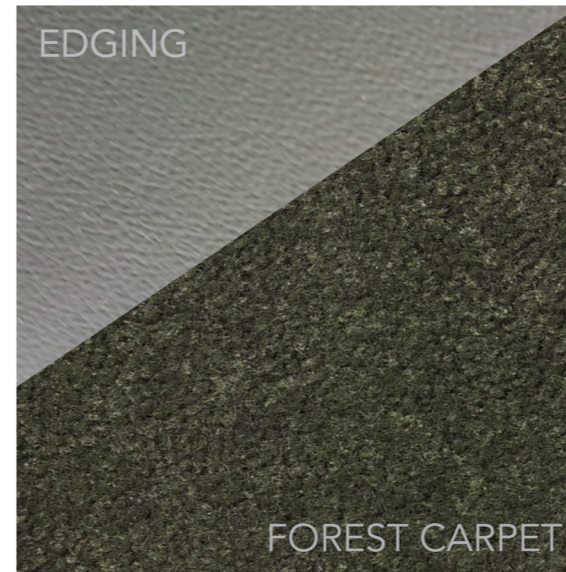

Premium

GGBAILEY Premium Luxury Car Mats are the highest quality, most luxurious custom-fit car and trunk mats on the market. This specially developed automotive carpet is 70 oz weight offered in an array of custom colors with matching premium custom color leather edging.

Proudly made in Switzerland by RACEMARK International, the same global tier one OEM supplier to the finest automotive brands in the world. As the leader in our industry our products are found globally in millions of vehicles.

Starting From: $175.00

Forest ⬆