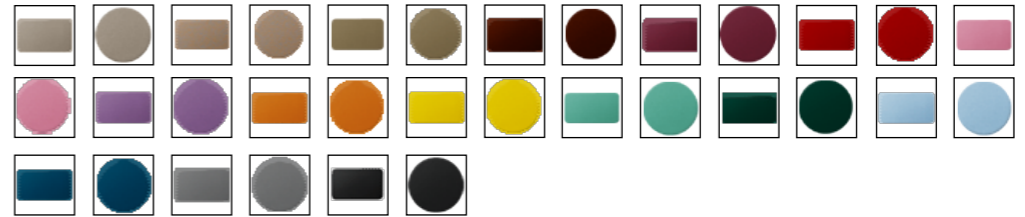

Virtual Car Mat

1 Carpet Color

Edging

2A Binding

▲ OR ▼

2B Serging

▲ OR ▼

2C LA Binding

▲ OR ▼

2D Saratoga Binding

▲ OR ▼

2E Vegan Leather Binding

continued on next page

Design Your Car Mats™

Virtual Car Mat

3 The Heelpad

Personalization (Optional)

4 Monograms and Embroidery

▲ OR ▼

5A RACEMARK Embroidered Logos

▲ OR ▼

5B Non-Profit Embroidered Logos

▲ OR ▼

5C Embroidered Graphics