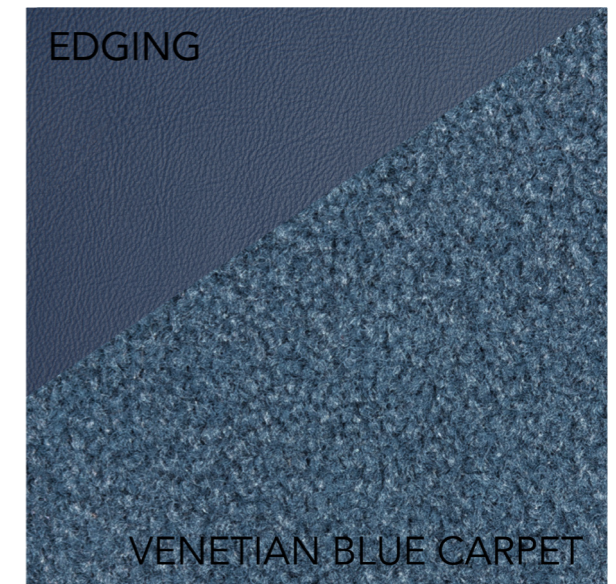

Venetian Blue ↕