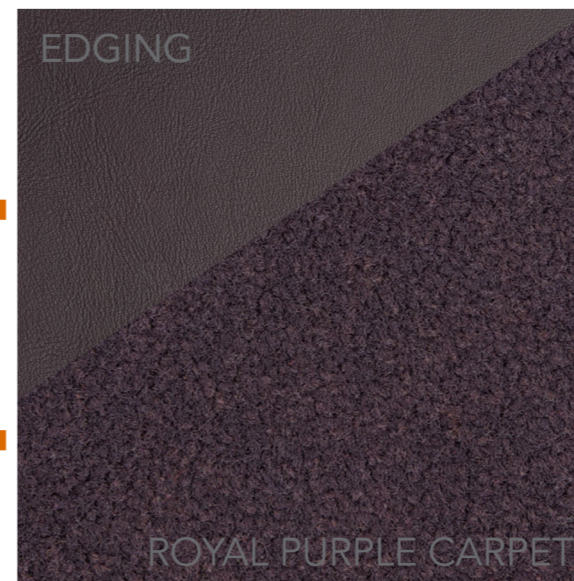

Starting From: \$175.00

Burgundy ⬇

Mahogany ⬇

Royal Purple ⬇

Premium

GGBAILEY Premium Luxury Car Mats are the highest quality, most luxurious custom-fit car and trunk mats on the market. This specially developed automotive carpet is 70 oz weight offered in an array of custom colors with matching premium custom color leather edging.