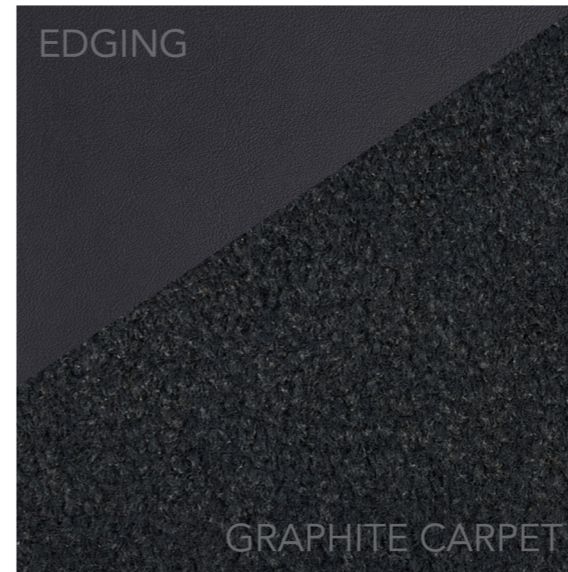

Premium

GGBAILEY Premium Luxury Car Mats are the highest quality, most luxurious custom-fit car and trunk mats on the market. This specially developed automotive carpet is 70 oz weight offered in an array of custom colors with matching premium custom color leather edging.

Proudly made in Switzerland by RACEMARK International, the same global tier one OEM supplier to the finest automotive brands in the world. As the leader in our industry our products are found globally in millions of vehicles.

Starting From: $175.00

Graphite ⬇️