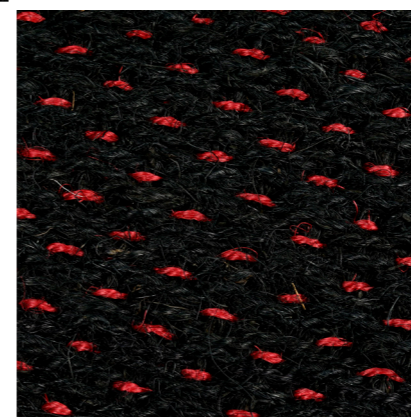

Black-Red ⬆