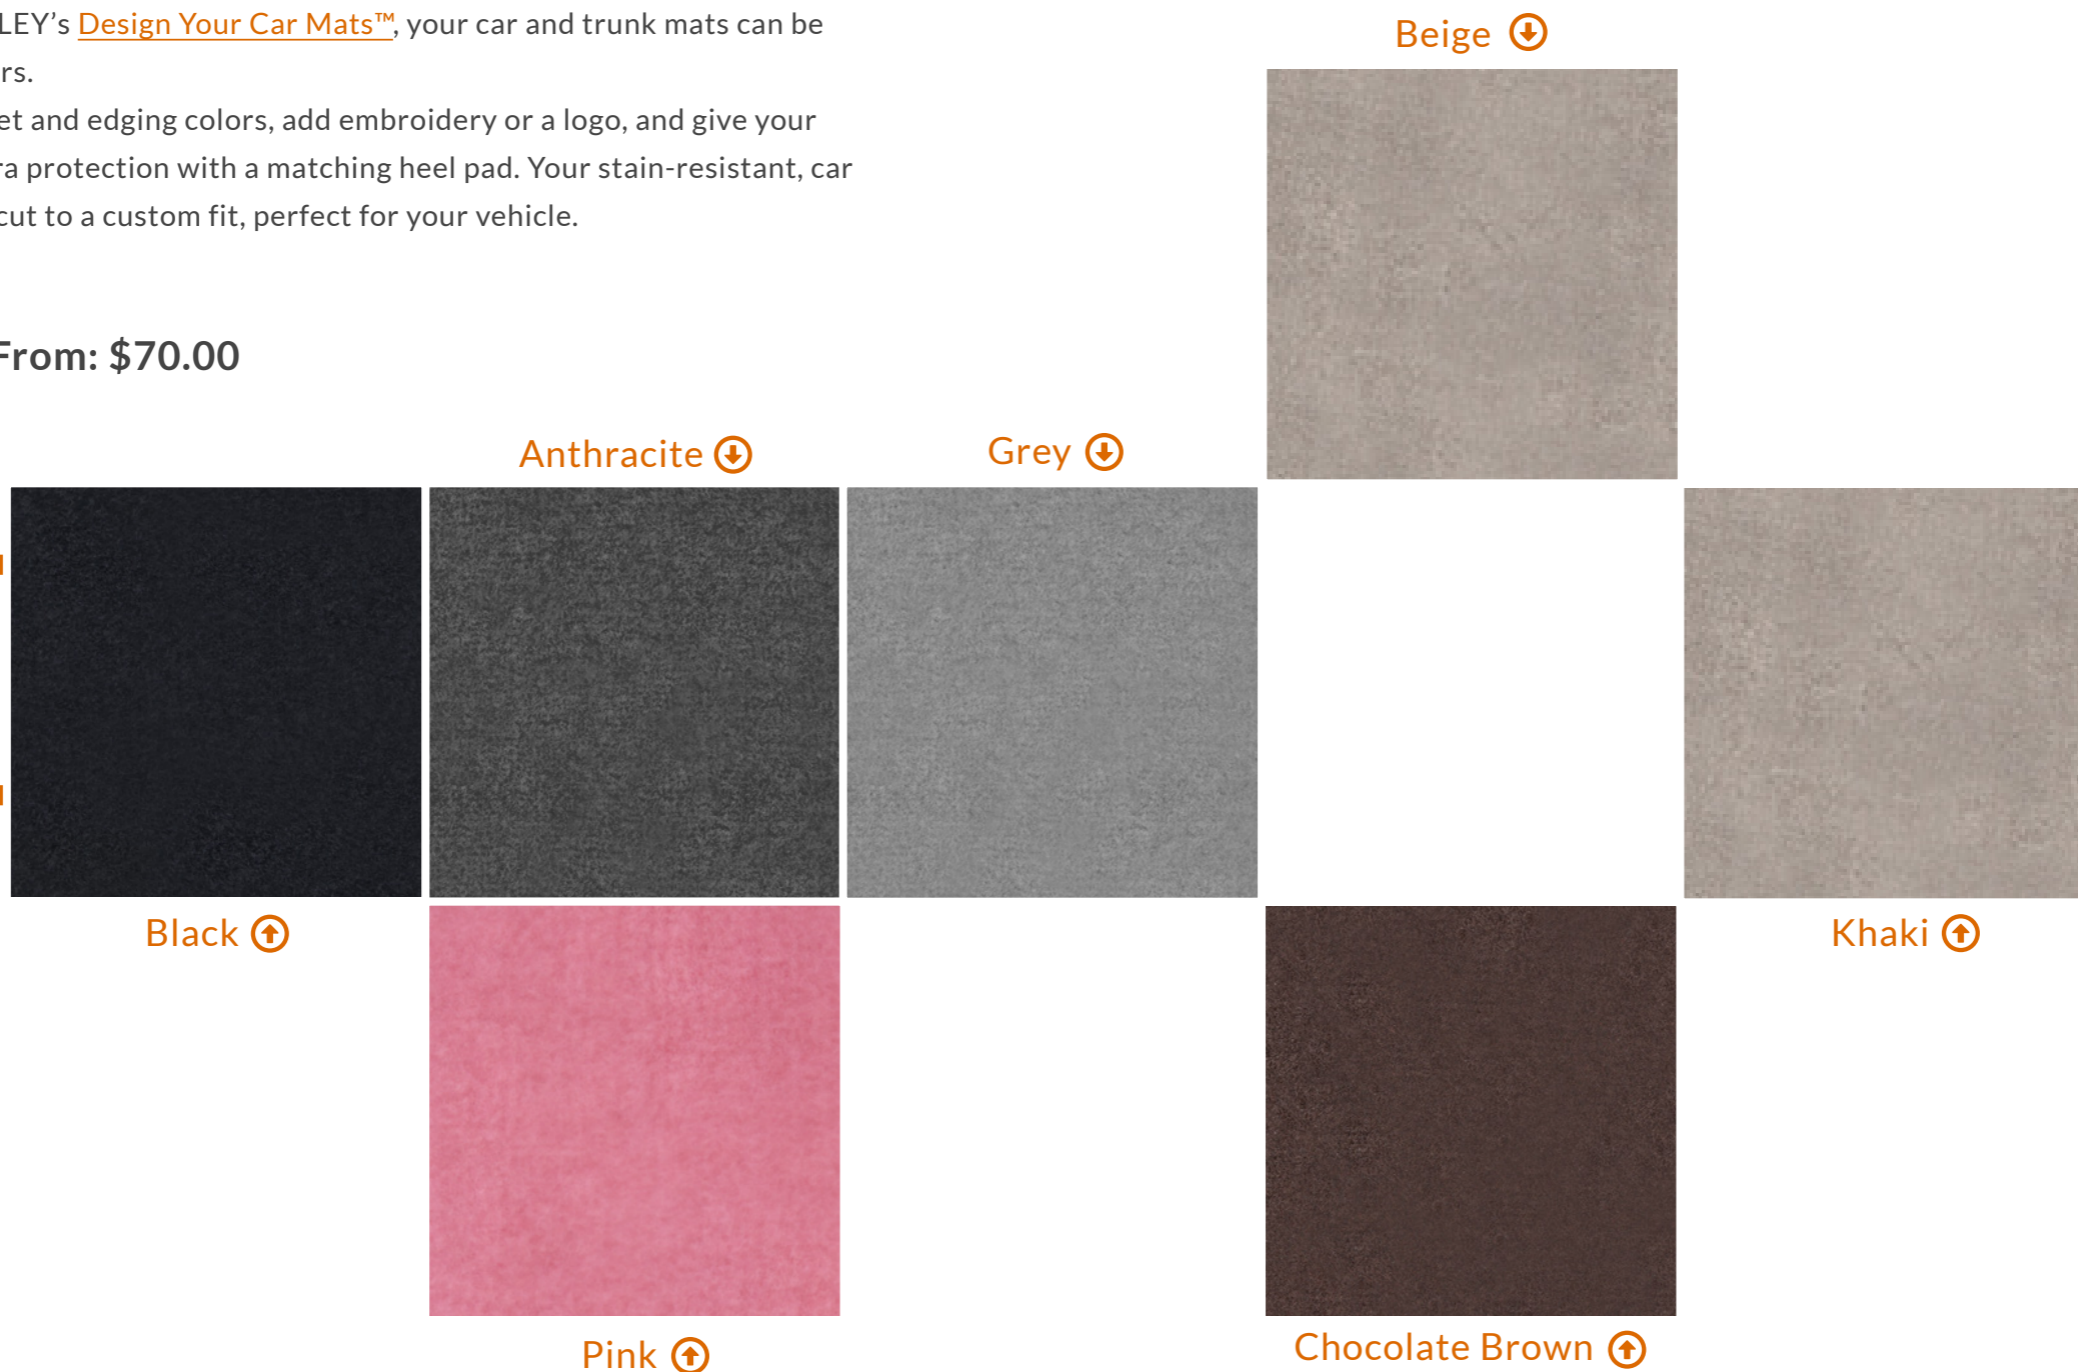

Design Your Car Mats™

We offer high quality car mats that you can design and the only ones tested to OEM specifications offered directly to the consumer.

With GGBAILEY's [Design Your Car Mats™](#), your car and trunk mats can be uniquely yours.

Choose carpet and edging colors, add embroidery or a logo, and give your car mats extra protection with a matching heel pad. Your stain-resistant, car mats will be cut to a custom fit, perfect for your vehicle.

Starting From: $70.00